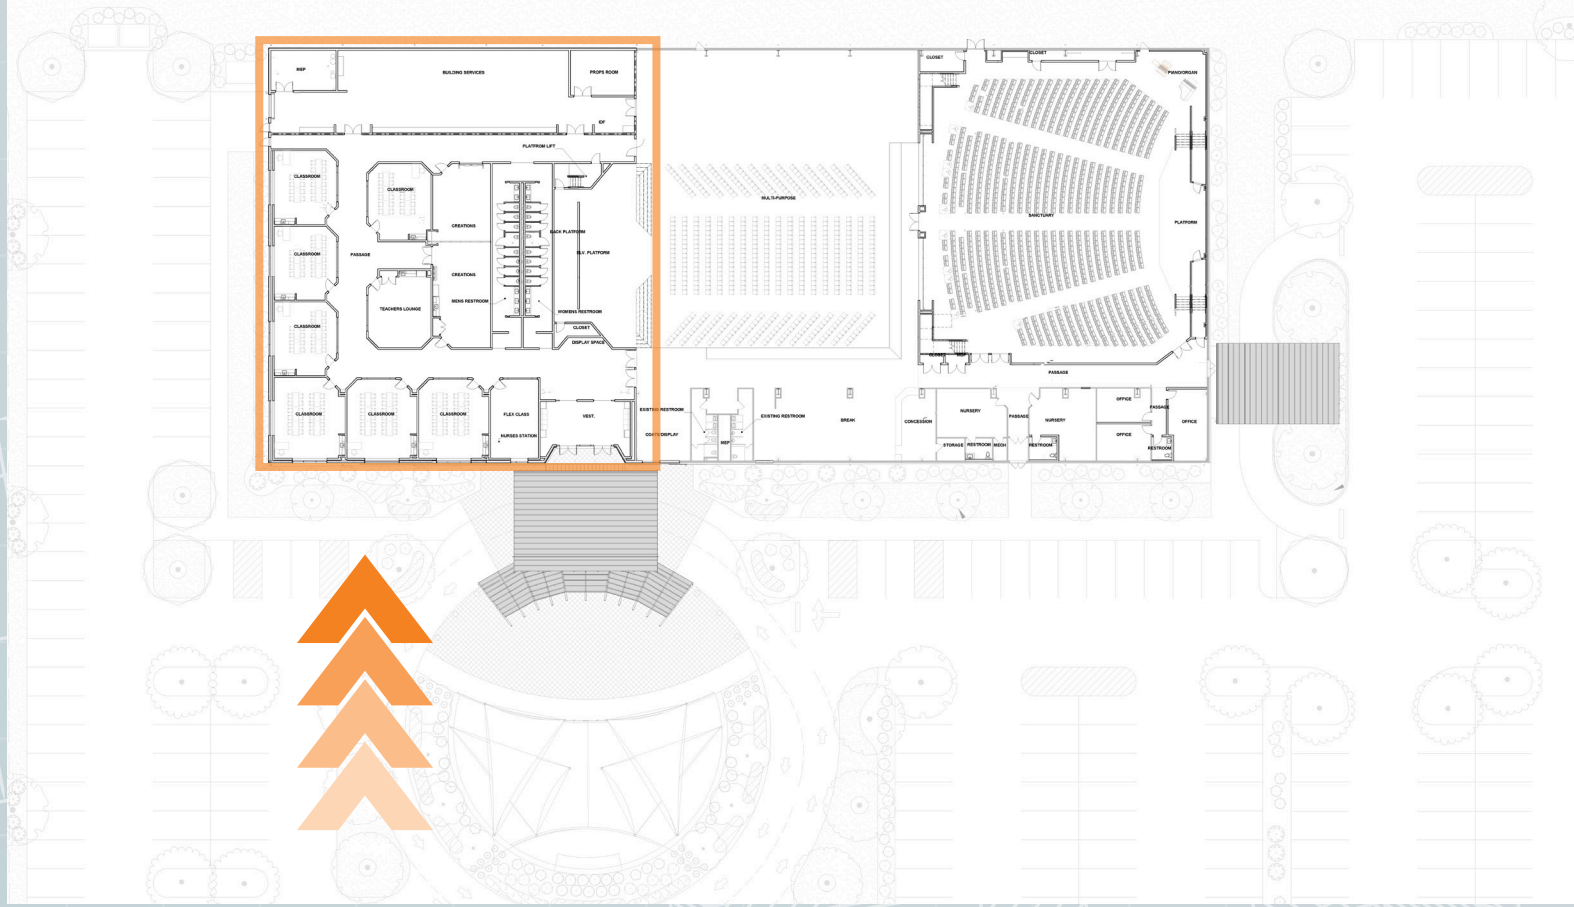

BRANHAM TABERNACLE Construction Project 2020

2 FLOOR PLAN - SANCTUARY BALCONY
 50' x 110' 10" 10/11/2022